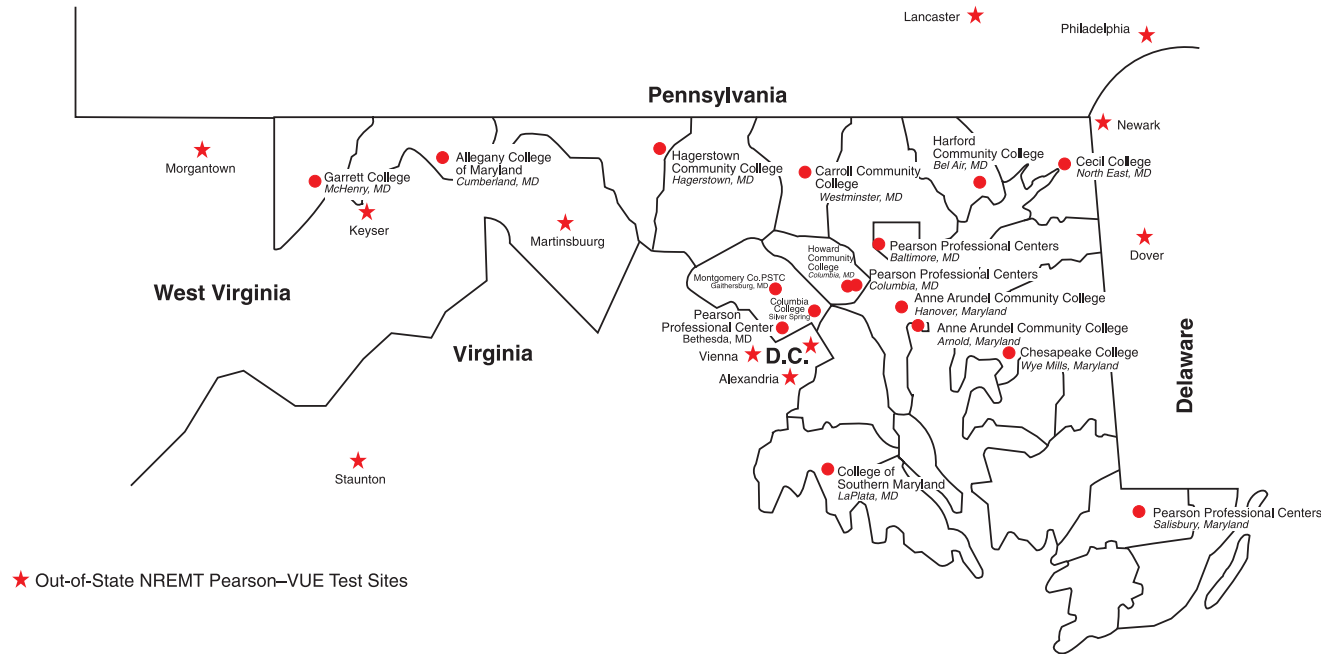

# NREMT Pearson–VUE Maryland Test Sites

Anne Arundel Community College  
7556 Teague Rd  
Room 310  
Hanover, Maryland 21076

Garrett College  
687 Mosser Road  
ROOM TC 305  
McHenry, Maryland 21541

Pearson Professional Centers  
3108 Lord Baltimore Dr  
Suite 103  
Baltimore, Maryland 21244

Pearson Professional Centers  
4350 East West Highway  
Suite 525  
Bethesda Towers  
Bethesda, Maryland 20814

Pearson Professional Centers  
9891 Broken Land Parkway  
Suite 108  
Columbia, Maryland 21046

Columbia College  
12125 Veirs Mill Road  
2nd floor  
Silver Spring, Maryland 20906

Howard Community College  
RCF Building, 3rd Floor  
Room 366  
10901 Little Patuxent Parkway  
Columbia, Maryland 21044

Montgomery County Fire & Rescue Services  
100 Edison Park Drive  
Gaithersburg, Maryland 20878